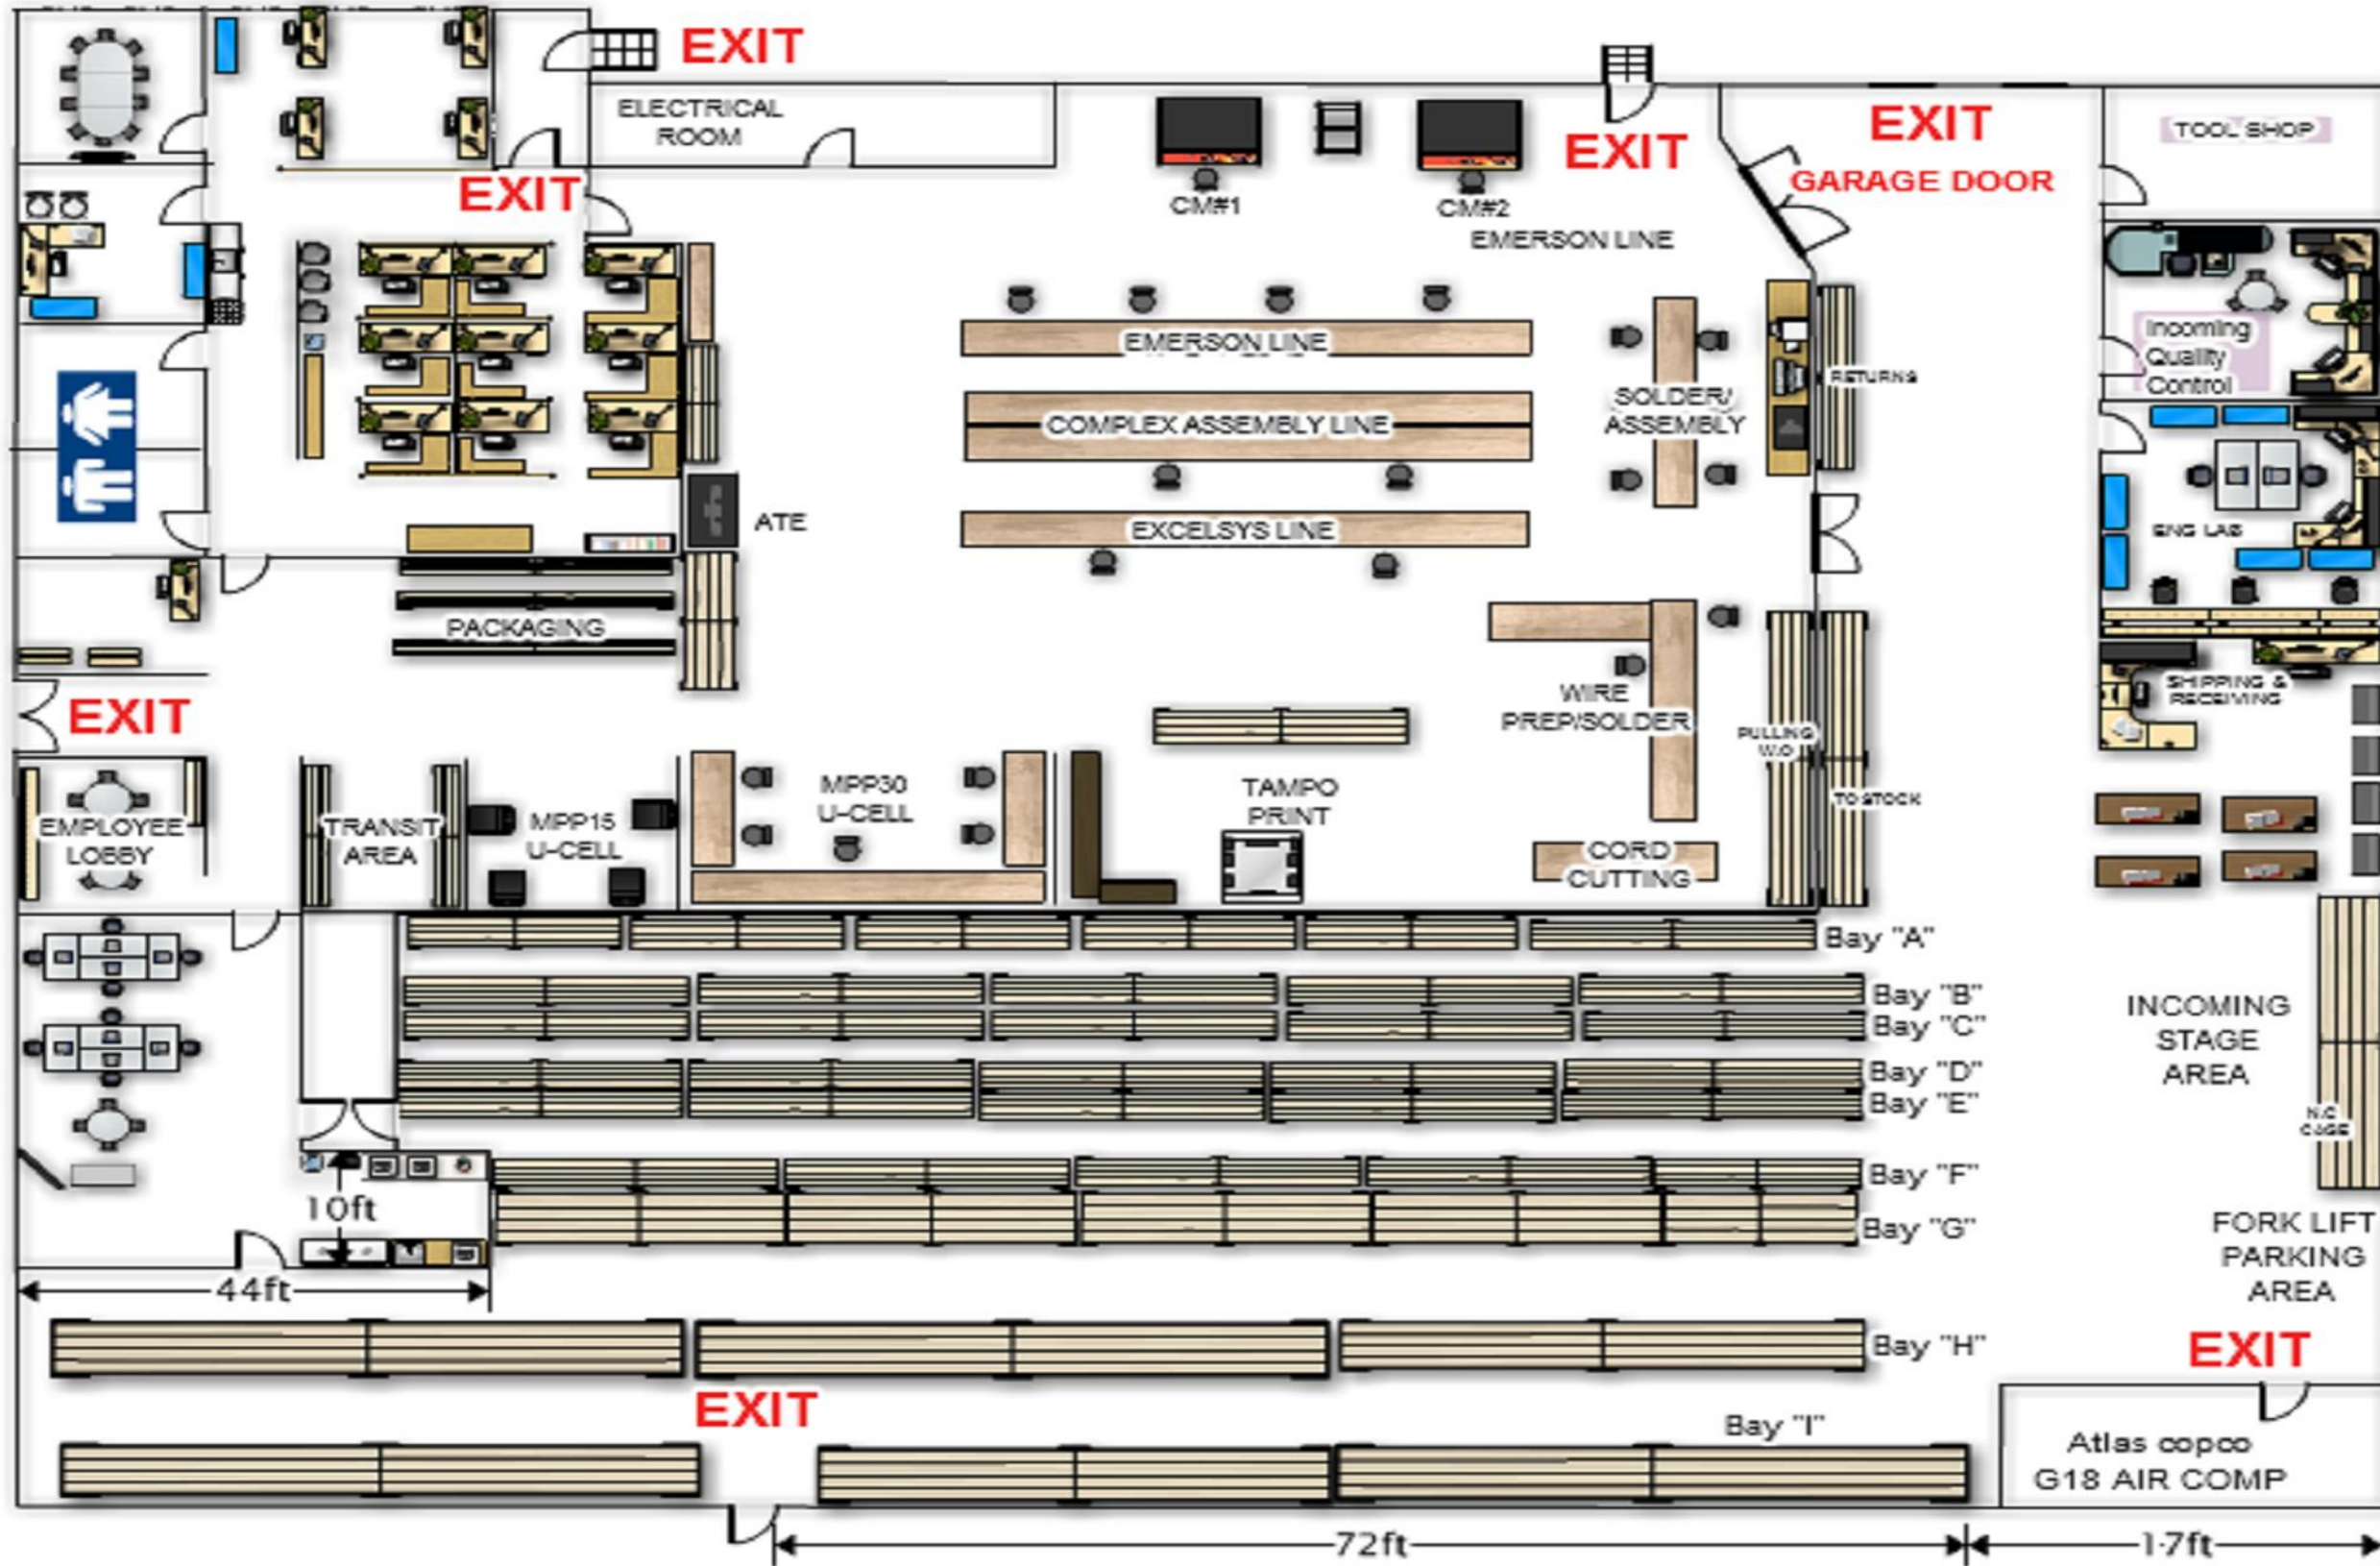

PEI Genesis - Power Bensalem Floor plan

OPEN TO RELIANCE BUILDING